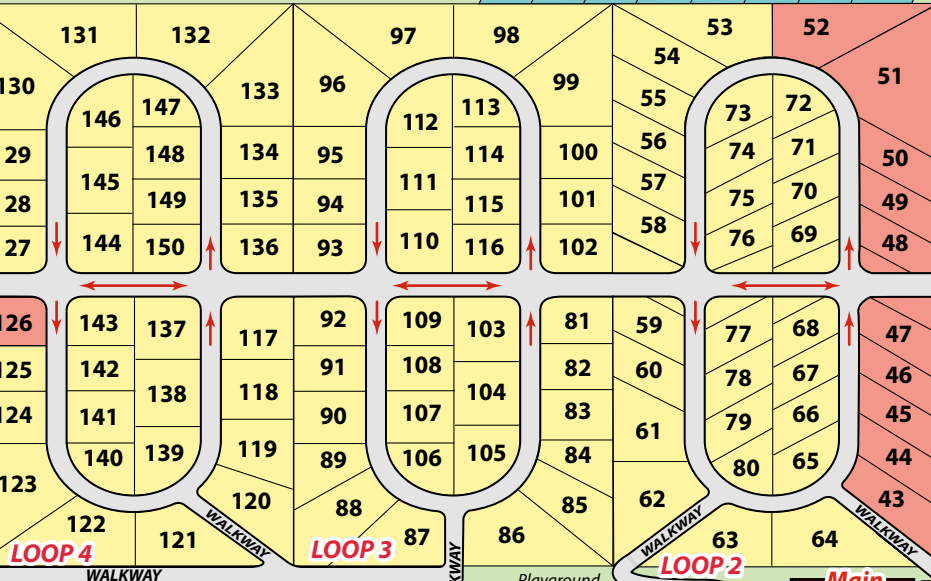

Proposed Rec Area
(Coming Soon)

Sports Field

Driveway

Tenting Area

Tenting Area

POND

POND

Washroom

LOOP 4

LOOP 3

LOOP 2

LOOP 1

Playground

Bocce Ball
Horseshoes

Main Building

Recreation Patio

Parking

Heidi's Drive

Heidi's Tower

Heidi's Vita Paracourse
(Exercise Run)

Swiss Bridge

Water Wheel

CREEK

Heidi's SUPERSTORE

LEGEND

- 50 Amp Pull-Thru Sites
- 30 Amp Pull-Thru Sites
- 50 Amp Back-In Sites
- 30 Amp Back-In Sites
- Basketball
- Beach Volleyball
- Dog Park